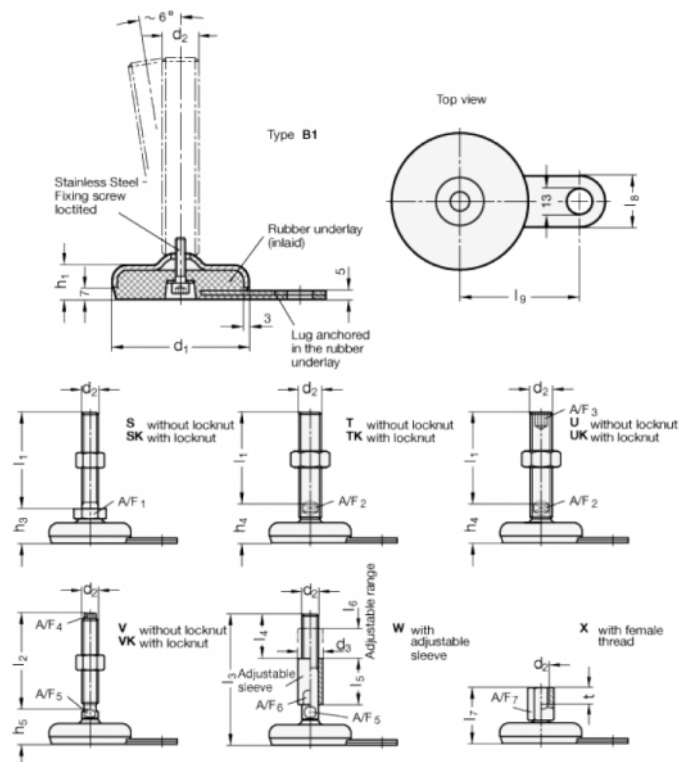

Article number: 2033100M1060B1SK
 Description: E+G levelling foot
 GN 33-100-M10-60-B1-SK, Stainless steel
 Note: SK With nut, External hexagon at the bottom

Measures

- A/F1 = 17
- d1 = 100
- d2 = M10
- h1 = 21
- h3 = 29
- l1 = 60
- l8 = 30
- l9 = 80